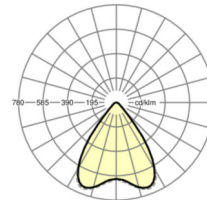

CHARACTERISTICS

Order number	37470266630
EAN number	4020863467273
Commodity code	94051190
Certification mark	IP 65, Protection class I, F, D, HACCP DIN10500/Food/IFS/BRC, Indoor, CE
Impact resistance (IK rating)	IK07 (-20°C bis 50°C)
Ambient temperatur	ta -20°C to 50°C
Special properties	Ready for IoT
Warranty period	5 years
State funding programs	BEG - Federal funding for efficient buildings (valid only for Germany)

ELECTRICAL ENGINEERING

Controller	Electronic driver DALI2 (1 pcs.)
System output	102W
Mains voltage	230V/50Hz
Circuit breakers (inrush current)	17 pieces/B10, 22 pieces/B16, 28 pieces/C10, 36 pieces/C16
Energy efficiency class/light source	C

LIGHTING TECHNOLOGY

Placement	LED, Colour rendering/Light colour CRI ≥ 80 / 4000K
Colour tolerance (MacAdam)	3SDCM
Photobiological safety (Luminaire)	RG1
Nominal luminous flux	16287lm
LED service life	50000h L80/B10 (Tq 50°C), 85000h L80/B10 (Tq 25°C), 100000h L80/B50 (Tq 25°C)
Luminaire luminous efficiency	160lm/W
Beam angle	80° (C0) / 80° (C90)
UGR lat./long.	18.8 / 19.1

MECHANICS

Housing colour	traffic white RAL 9016
Dimensions (LxWxDxH)	1013mm x 268mm x 102mm
Weight (net)	8kg
Type of installation	Pendant individual mounting

Dimensions

L	1013 mm	Length
B	268 mm	Width
H	102 mm	Height
A1	800 mm	Mounting distance single mounting
P min	100 mm	Minimum suspension length

DEEP-LINK

<https://www.regiolux.de/en/article/37470266630>

Reference	LED 16000lm 840
ηLB	100 %
Φ ↓/↑	100 % / 0 %
UGR lat./long.	18.8 / 19.1