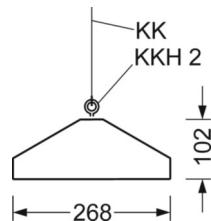

CHARACTERISTICS

Order number	37470266630
EAN number	4020863467273
Commodity code	94051190
Certification mark	IP 65, Protection class I, F, D, HACCP DIN10500/Food/IFS/BRC, Indoor, CE
Impact resistance (IK rating)	IK07 (-20°C bis 50°C)
Ambient temperatur	ta -20°C to 50°C
Special properties	Ready for IoT
Warranty period	5 years
State funding programs	BEG - Federal funding for efficient buildings (valid only for Germany)

ELECTRICAL ENGINEERING

Controller	Electronic driver DALI2 (1 pcs.)
System output	102W
Mains voltage	230V/50Hz
Circuit breakers (inrush current)	17 pieces/B10, 22 pieces/B16, 28 pieces/C10, 36 pieces/C16
Energy efficiency class/light source	C

LIGHTING TECHNOLOGY

Placement	LED, Colour rendering/Light colour CRI ≥ 80 / 4000K
Colour tolerance (MacAdam)	3SDCM
Photobiological safety (Luminaire)	RG1
Nominal luminous flux	16287lm
LED service life	50000h L80/B10 (Tq 50°C), 85000h L80/B10 (Tq 25°C), 100000h L80/B50 (Tq 25°C)
Luminaire luminous efficiency	160lm/W
Beam angle	80° (C0) / 80° (C90)
UGR lat./long.	18.8 / 19.1

MECHANICS

Housing colour	traffic white RAL 9016
Dimensions (LxWxDxH)	1013mm x 268mm x 102mm
Weight (net)	8kg
Type of installation	Pendant individual mounting

Dimensions

L	1013 mm	Length
B	268 mm	Width
H	102 mm	Height
A1	800 mm	Mounting distance single mounting
P min	100 mm	Minimum suspension length

DEEP-LINK

<https://www.regiolux.de/en/article/37470266630>

Reference	LED 16000lm 840
ηLB	100 %
Φ ↓/↑	100 % / 0 %
UGR lat./long.	18.8 / 19.1